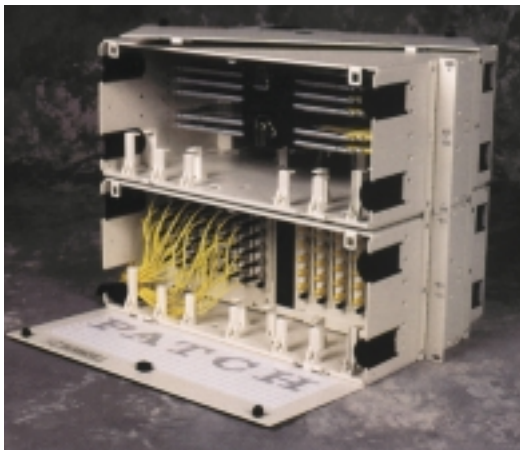

In Fiber Optic communication lines, according to customer needs, Fiber Optic Cable, Connectors, Cabinets, Patch Panels, SDH and DXX, Media Converters and Multiplexers are utilized all of which come from well-known brands.

Datel is the first Volition Partner of 3M and is the first to apply "Fiber to Desk" in its Local Area Network solutions in Turkey. MCG / Datel offers all products of 3M Volition Fiber Systems and has service of maintenance for all of its Fiber Local Area Networks.

Always forming its team with the most experienced, Datel supports Fiber Optic Termination, Testing and Documentation for all types of Multimode and Single mode applications for any brands.

Datel trusts in taking the extra steps, not only meet, but to exceed our customers requirements. That's how come Datel has the certification of ISO 9000 and TSE. (Turkish Standard Institute)

- Fiber Optic Backbone Applications
- Indoor Fiber Applications
- Fiber to Desk Applications
- CCTV via Fiber Optic Applications
- Outdoor Fiber Optic Applications
- Campus Backbone Applications
- SDH and DXX Applications
- Termination, Testing and Installation
- Fiber Optic Projects design
- Singlemode and Multimode Solutions
- Fiber Optic Patch Cord, Pig Tail, Splice, Enclosure and Media Converters

MCG Building, Gayret Sokak No.8,
34349, Gayrettepe - ISTANBUL
Tel. +90-212- 356 8228
Fax. +90 212- 356 8227

www.datel.com.tr

DATEL

since 1992