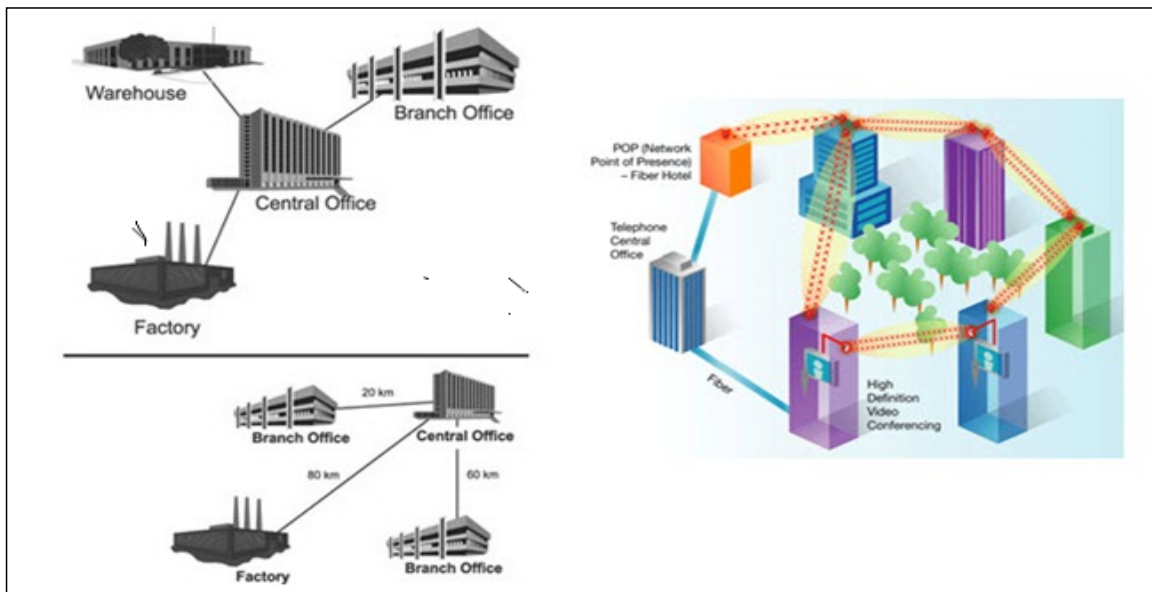

MCG / Datel Provides;

- Analysis and Procurement of Existing Networks
- Implementation of corporate Intranet infrastructure
- Determination of short, mid and long term needs of the organization and solutions.
- Installation and maintenance of LAN and WAN projects.
- Turn-key Network solutions, including licence applications, and switching circuit installation
- Active and passive network equipment, maintenance and warranty services
- X25, Frame Relay, Leased Line, VPN, ATM, TDM, ISP projects and solutions; wireless network, router modems and HDSL installations