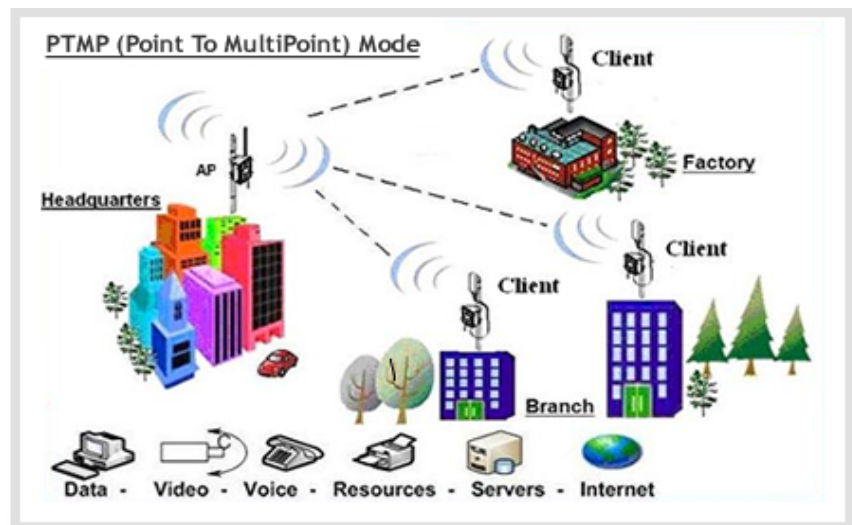

Our Solutions and Services:

- LAN / WAN Applications
- Wireless Networks
- GSM Network Infrastructures
- Telecommunication Infrastructures
- SDH, xDSL Applications
- Frame Relay, VoIP, and VPN Applications
- Fiber Optic Solutions and App.
- CCTV, Video Conferance
- Video Surveillance Projects
- IT Room Solutions
- Rack Cabinets
- Periodical Maintenance Services
- Network Performance Testing and Optimization

MCG Building, Gayret Sokak No.8,
34348, Gayrettepe - ISTANBUL
Tel. +90-212- 356 8228
Fax. +90 212- 356 8227

www.datel.com.tr

DATEL

LAN & WAN

It has become a necessity for organizations to be equipped with the convenient network structures, in order to respond quickly to its needs and to share the data. MCG / Datel provides turn-key solutions depending on the needs of the organizations, by high performance LAN (Local Area Network) and long-range WAN (Wide Area Network) applications, which reflect the long-term experience and know-how of MCG / Datel.

After determining what the organization needs, the network is designed by giving priority to packet traffic through the network. Its providing the best service quality to run multimedia applications with high performance. Price / performance ratio is always taken into consideration while the network is structured with future technologies consisting of Routers, Switches, and Servers with the features of Gigabit, IP Telephony, and Voice over IP, etc.

By forming Virtual Private Networks (VPN) and doing load balancing on LAN, it becomes available to isolate different work groups and to increase the efficiency and speed of the network. MCG / Datel offers all interfaces required to integrate Local Area Networks with Wide Area Networks, and optimizes networks to prevent unnecessary investments.