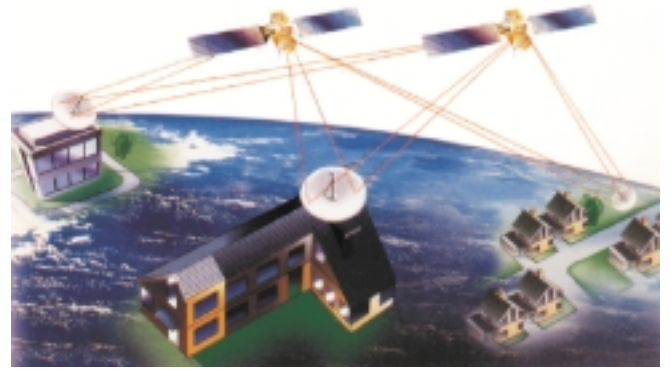

MCG / Datel was awarded the prize of “ Best Data Infrastructure of Turkey-1999 ” and “Best Telecommunication Project of Turkey-1999 ”. In addition, Datel achieved to install the first “Fiber to Desk” network in Turkey and transferred image over wireless networks for the first time.

MCG / Datel offers its clients turn-key project solutions and has services for Cabling, Electricity Projects, Data and Telecommunication Infrastructures, and IT Room solutions.

MCG / Datel believes that System Security is as vital as maintenance of the systems and offers Virus Protection and Security by contracting with industry leading companies.