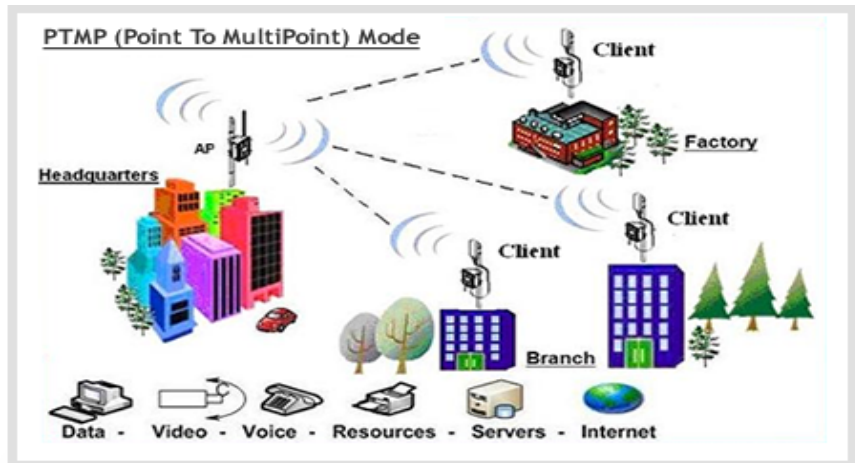

MCG Building, Gayret Sokak No.8,
34349, Gayrettepe - ISTANBUL
Tel. +90-212- 356 8228
Fax. +90 212- 356 8227

www.datel.com.tr

DATEL

since 1992

Wireless Networking

In Today Networks, developing technologies caused radical changes in LAN design; and mobility became crucial in all aspects of networking. Mobile business life forces people to log into their central networks from any location they want. However, physical media (cable) has been used to reach the required performance, Wireless Networks become more active than before.

Now, state of the art "Wireless Communication" possibilities are transforming our lives and we become more mobilized. We're already involved in the wireless communication in different aspects like cellular phones and wireless phone sets in our homes. But, never forget that all these equipment operate in a wireless network. Since 1994, MCG / Datel accomplished to install countless wireless network projects in Turkey and led the industry by installing networks in either 2.4 GHz ISM Band Radio Frequency, LMDS, and Laser Wireless-Virtual Fiber or Infrared Wireless technologies.

MCG / Datel also establishes infrastructures for GSM networks and has introduced wireless communication possibilities to data networks. In millenium, by defining its vision as "#1 Wireless Network Solution", Datel claimed a mission to keep up with the developing technologies as the #1 follower.

By forming Virtual Private Networks (VPN) and doing load balancing on LAN, it becomes available to isolate different work groups and to increase the efficiency and speed of the network. MCG / Datel offers all interfaces required to integrate Local Area Networks with Wide Area Networks, and optimizes networks to prevent unnecessary investments.